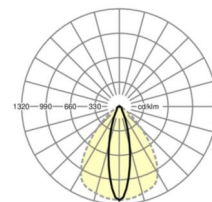

CHARACTERISTICS

Order number	19520024040
EAN number	4020863429578
Commodity code	94051190
Certification mark	IP 20, Protection class I, ENEC10 VDE, F, HACCP DIN10500/Food/IFS-application-related suitability/BRC, Indoor, CE
Impact resistance (IK rating)	IK03 (-20°C bis 35°C)
Ambient temperatur	ta -20°C to 35°C
Warranty period	5 years
State funding programs	BEG - Federal funding for efficient buildings (valid only for Germany)

ELECTRICAL ENGINEERING

Controller	Electronic driver (1 pcs.)
System output	74W
Mains voltage	230V/50Hz
Circuit breakers (inrush current)	13 pieces/B10, 21 pieces/B16, 22 pieces/C10, 36 pieces/C16
Energy efficiency class/light source	C

LIGHTING TECHNOLOGY

Placement	LED, Colour rendering/Light colour CRI ≥ 80 / 4000K
Colour tolerance (MacAdam)	3SDCM
Nominal luminous flux	12969lm
LED service life	50000h L80/B10 (Tq 35°C), 70000h L80/B50 (Tq 35°C), 100000h L80/B50 (Tq 30°C)
Luminaire luminous efficiency	176lm/W
Beam angle	25° (C0) / 100° (C90)
UGR lat./long.	17.9 / 23.2

MECHANICS

Housing colour	traffic white RAL 9016
Dimensions (LxWxH/DxH)	2299mm x 55mm x 37mm
Weight (net)	2.2kg
Type of installation	Mounting rail system installation, Light structure

Dimensions

L	2299 mm	Length
B	55 mm	Width
H	37 mm	Height

DEEP-LINK

<https://www.regiolux.de/en/article/19520024040>

Reference	LED 13000lm 840
ηLB	100 %
Φ ↓/↑	98 % / 2 %
UGR lat./long.	17.9 / 23.2